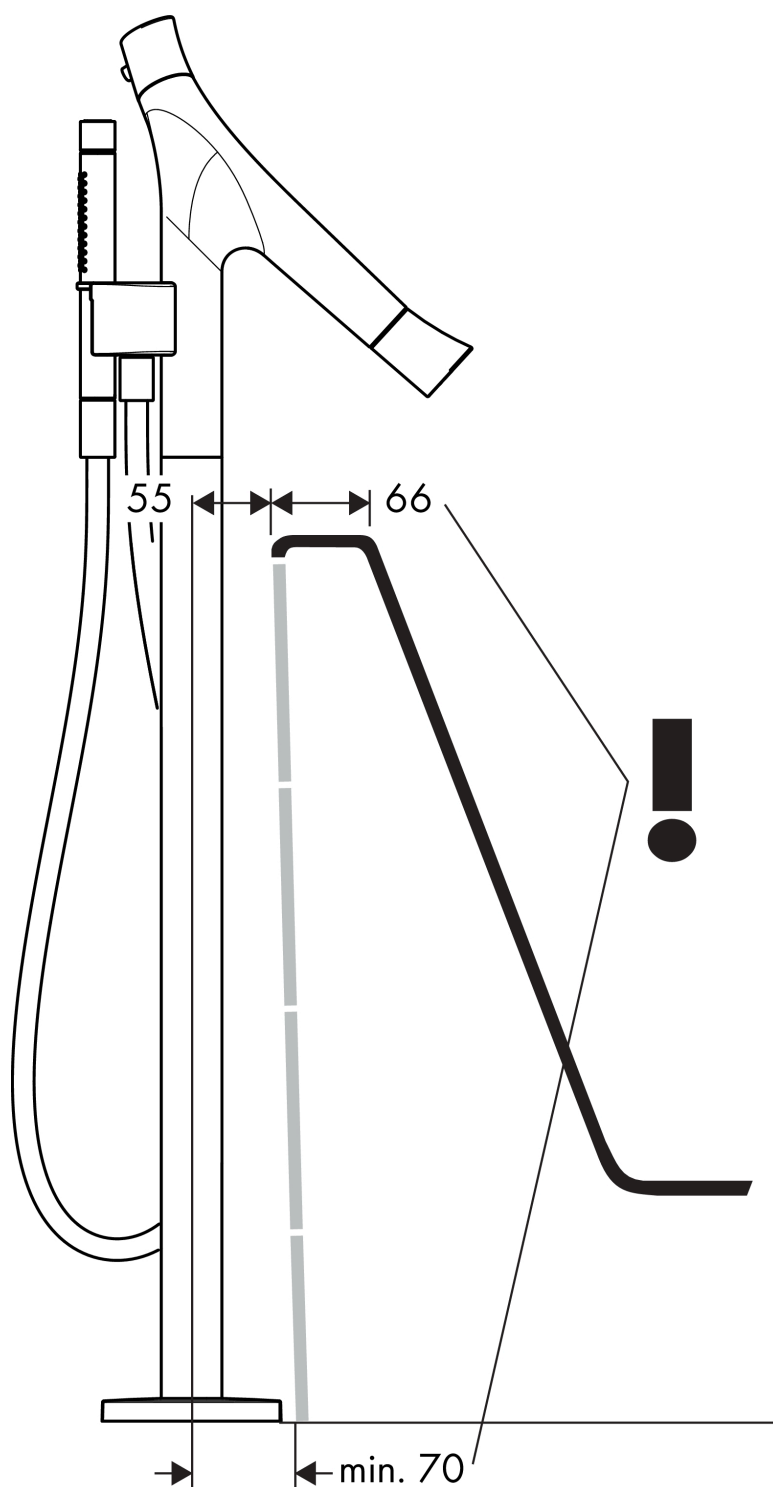

AXOR Starck Organic
Thermostatic bath mixer floor-standing
Surfaces: **Chrome** Article Number: **12016000**

Installation examples