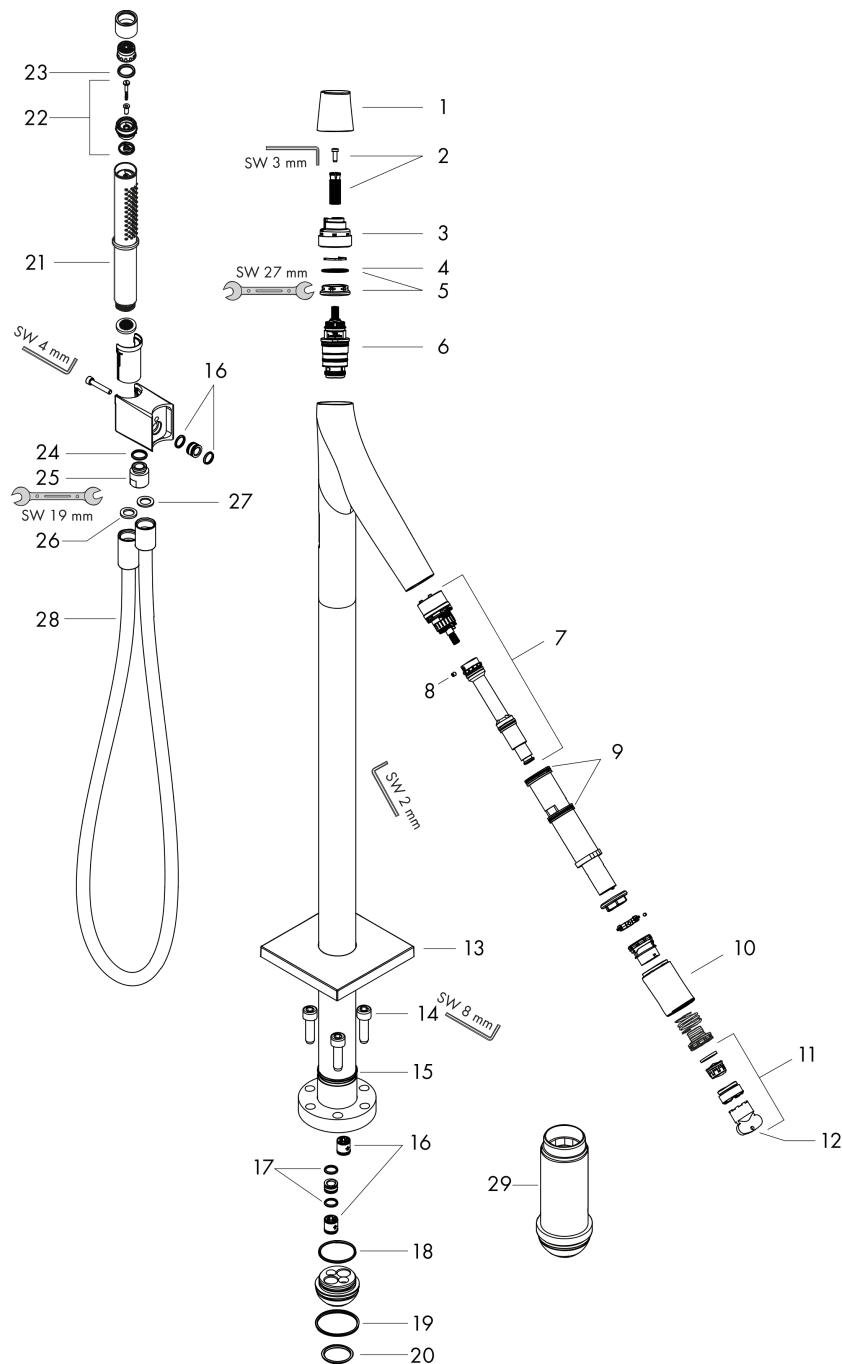

### product features

- consists of: bath thermostat floor standing, baton hand shower, shower hose, shower holder
- projection 175 mm
- 2 outlets
- spray type mixer: laminar spray
- spray type hand shower: Rain, Mono
- thermostat cartridge, shut-off/ diverter valve
- safety lock at 40° C
- temperature limitation adjustable
- non-return valve
- connection type: basic set
- connection dimension: DN15
- dirt filter included

## Exploded Drawing

Year of production: >10/13

**AXOR Starck Organic**  
**Thermostatic bath mixer floor-standing**  
 Surfaces: **Chrome** Article Number: **12016000**

## Spare part list

Year of production: >10/13

Pos.	Description	Article Number	PC	PU
1	handle for thermostat	98334000	0	1
2	handle fixing set	95843000	0	1
3	safety set	95839000	0	1
4	O-ring 26x1,5	98390000	0	1
5	nut	98913000	0	1
6	thermostat cartridge	98282000	0	1
7	shut off unit with selector	92220000	0	1
8	hollow set screw M4x5	92846000	0	1
9	O-ring 28x2,5	98209000	0	1
10	spout cpl.	92133000	0	1
11	aerator M24x1 (30 l/min)	92132000	0	1
12	special tool	95290000	0	1
13	escutcheon	92134000	0	1
14	hexagon socket screw M10x35	97670000	0	1
15	O-ring 41x2	98212000	0	1
16	set of non return valves DW 15	94074000	0	1
17	O-ring 11x2	98127000	0	1
18	O-Ring 36x2,5	98190000	0	1
19	O-ring 44x2,5	98162000	0	1
20	O-ring 29x3	98371000	0	1
21	handshower	95390000	0	1
22	selector assy	95511000	0	1
23	O-Ring 14x2,5	98189000	0	1
24	O-ring 14x2	98129000	0	1
25	connecting thread	95392000	0	1
26	filter packing	94246000	0	1
27	seal	98058000	0	1
28	shower hose 1,25 m	28282000	0	1
29	extension set 60 mm	92135000	0	1
a	flow-restrictor-set	92019000	0	1
b	concealed item	10452180	0	1
c	sealing foil	96441000	0	1