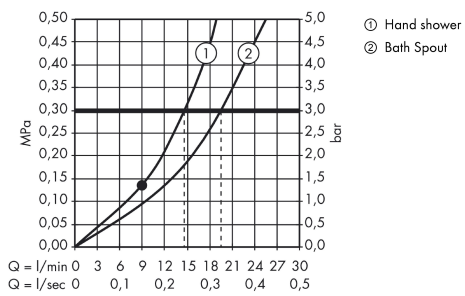

AXOR Starck Organic
Thermostatic bath mixer floor-standing
Surfaces: **Chrome** Article Number: **12016000**

Flowchart