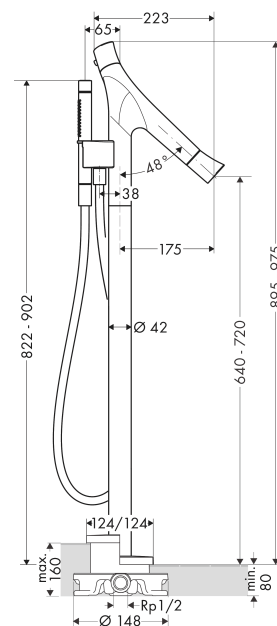

Scale drawing